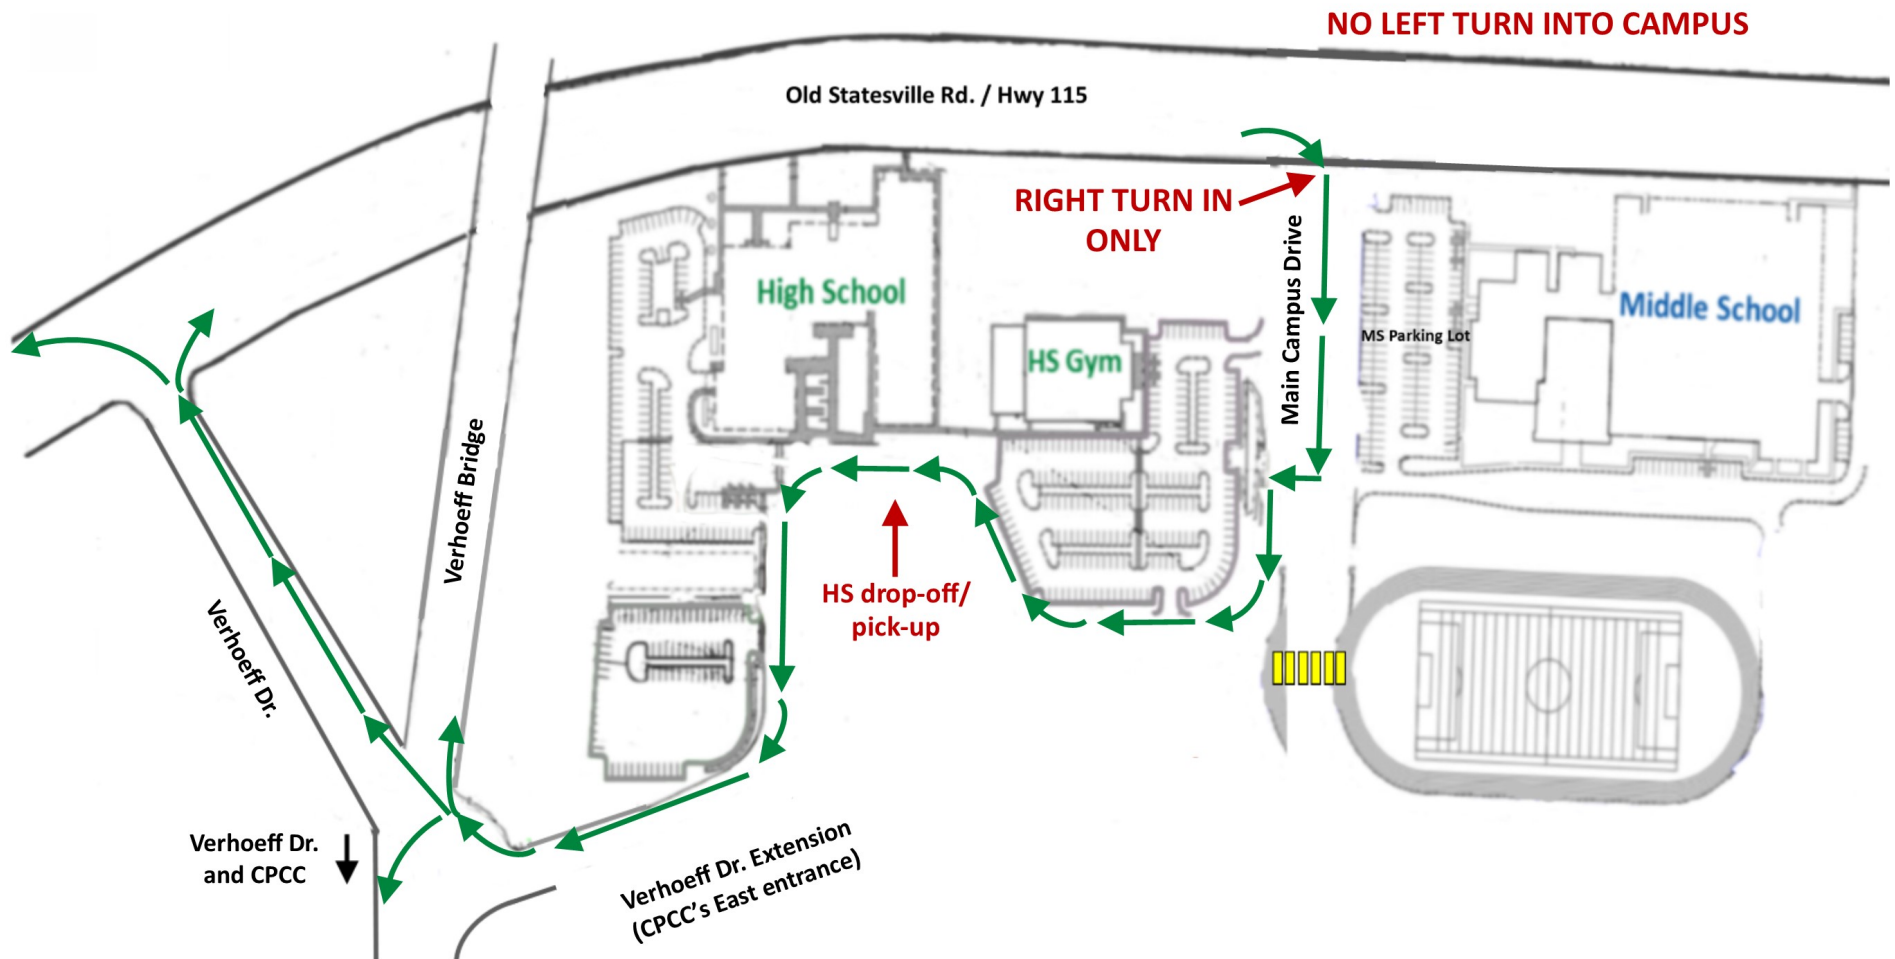

# LNC HS ONLY CARPOOL MAP

## (AM Drop-off and PM Pick-up)

➔ **HS MORNING DROP-OFF and AFTERNOON PICK-UP** – Enter via Old Statesville Road, **RIGHT TURN ONLY**. **NO VEHICLES MAY TURN LEFT INTO CAMPUS FROM OLD STATESVILLE RD./HWY 115.** Proceed using either lane to the HS drop-off/pick-up point. Exit using Verhoeff Drive.