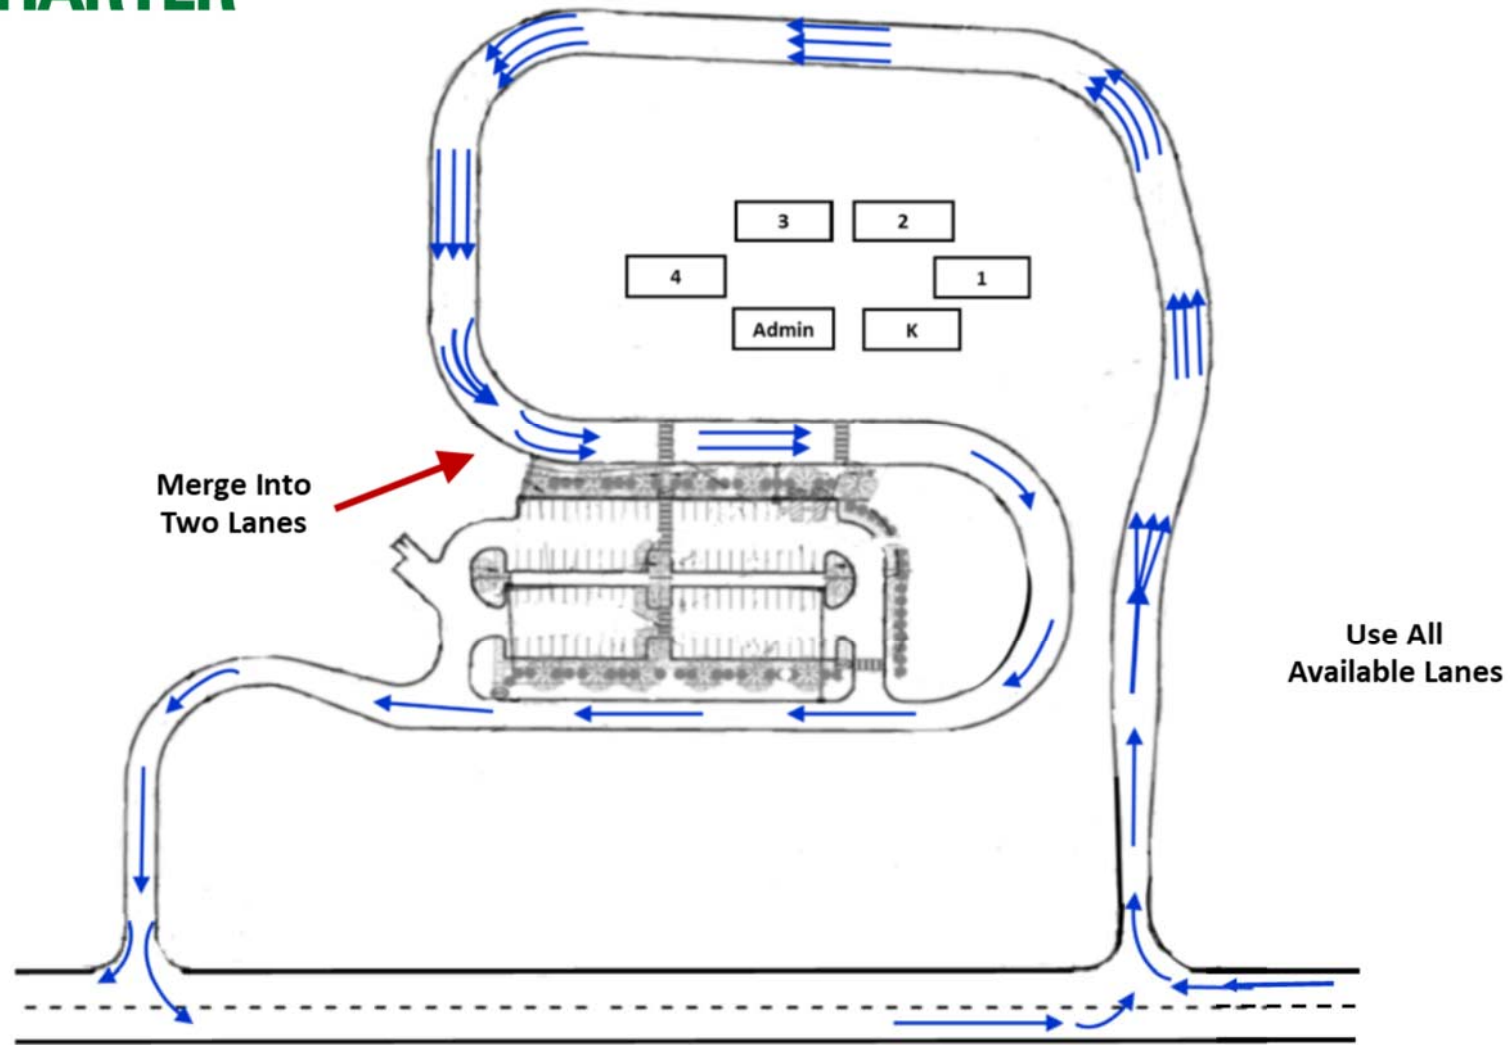

LNC ES CAMPUS CARPOOL MAP (AM Drop-off and PM Pick-up)

Parents may turn either right or left onto ES campus during both morning and afternoon carpool.

Parents coming from our main campus may use either Mount Holly-Huntersville Road or Alexandria Road to reach LNC ES. Please note, the bridge crossing I-77 on Hambright Road is out, so Hambright Road is not a viable route.