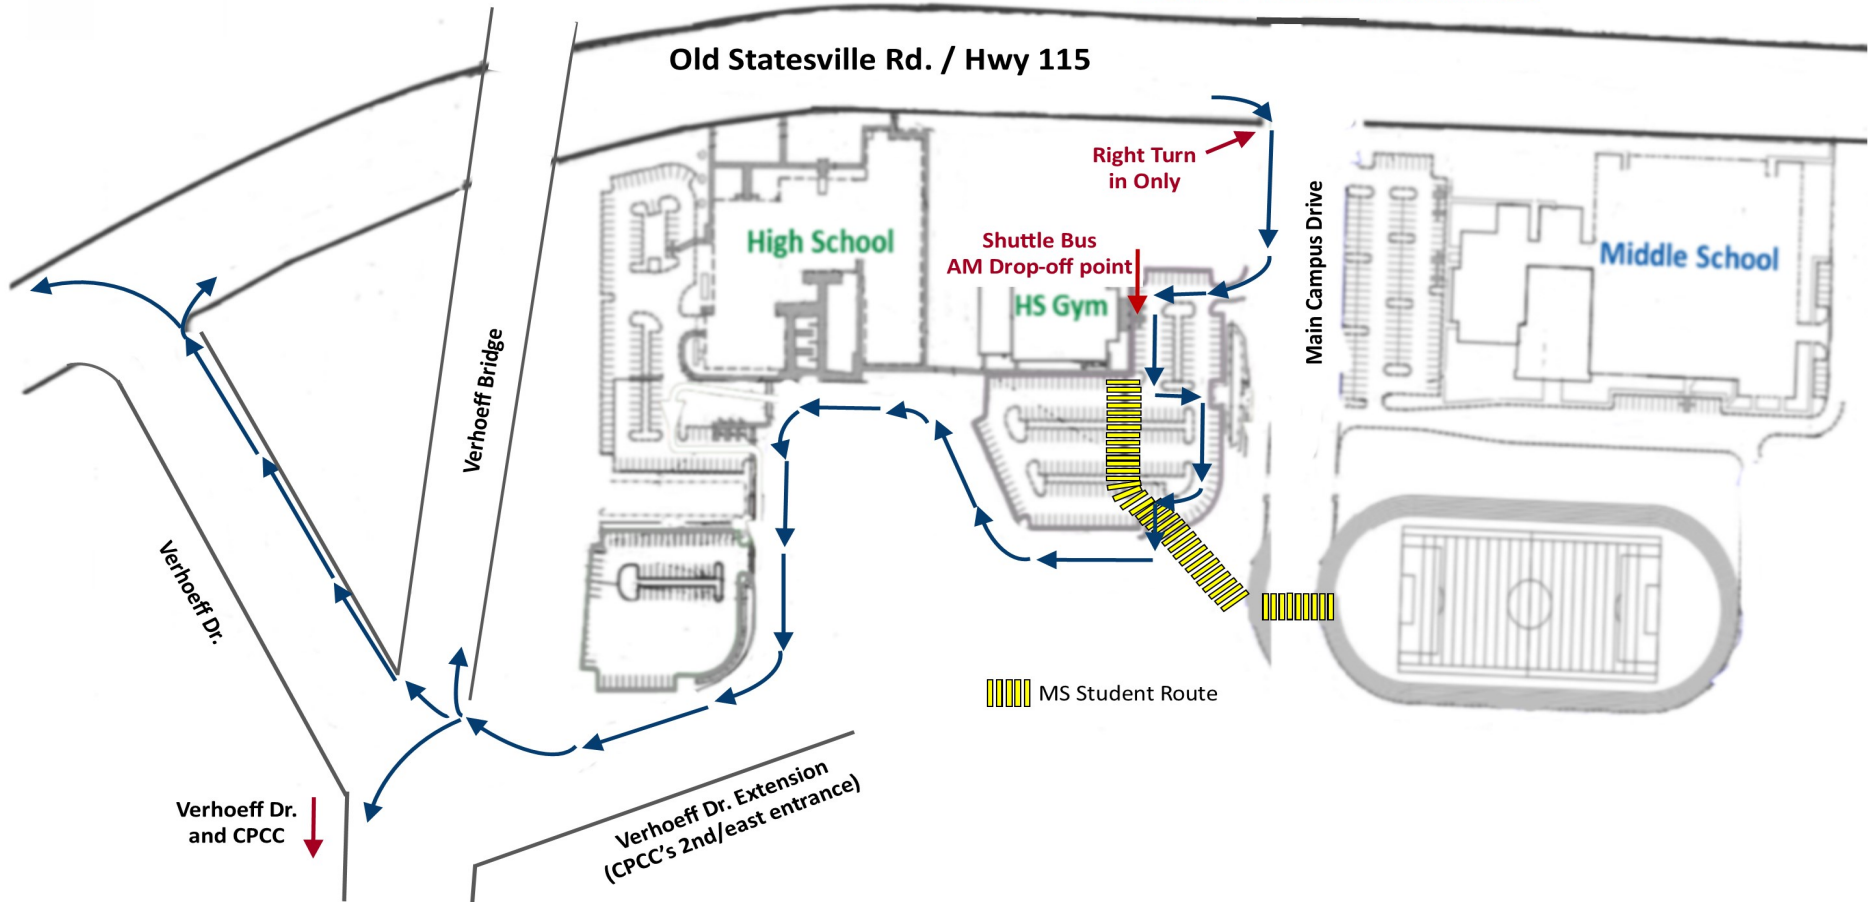

LNC ES SHUTTLE BUS CARPOOL MAP

(AM Drop-off Only—No PM Pick-up)

NO LEFT TURN INTO CAMPUS

➔ Enter via Old Statesville Road, **RIGHT TURN ONLY**. **NO VEHICLES MAY TURN LEFT INTO CAMPUS FROM OLD STATESVILLE RD./HWY 115.** Choose the right lane and take an almost immediate right turn into the parking lot in front of the HS gym. Carefully proceed to the shuttle bus drop-off point, located directly in front of the gym lobby, where the Olympic shuttle bus will be parked. Drop-off your ES student here along with any MS or HS student(s). (HS students will proceed to their building and MS students will proceed to the supervised crosswalk and on to the MS.) Once you have dropped off your student(s), carefully proceed through the parking lot and past the HS using either lane 3 or 4 (thru lanes), being attentive to carpool staff's directions as we have many students using crosswalks. Exit to Verhoeff Drive. The shuttle departs campus for the elementary school at 8:00am each school day.