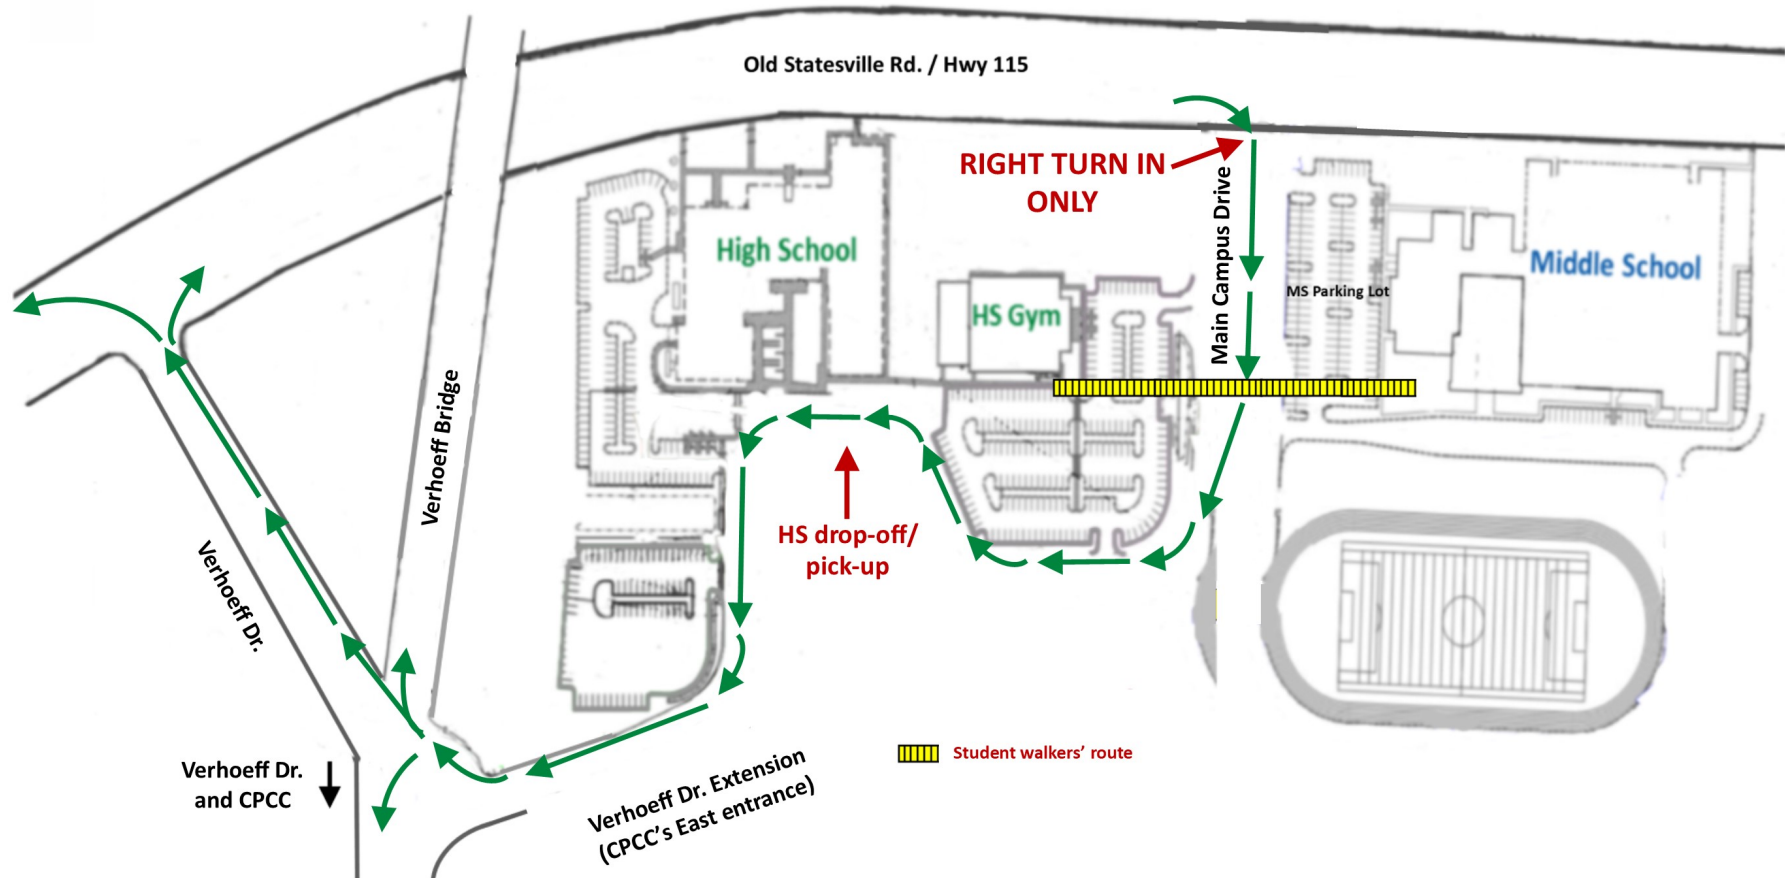

LNC HS ONLY CARPOOL MAP

(AM Drop-off and PM Pick-up)

➔ **MORNING DROP-OFF and AFTEROON PICK-UP** – Enter via Old Statesville Road, **RIGHT TURN ONLY**. **NO VEHICLES MAY TURN LEFT INTO CAMPUS FROM OLD STATESVILLE ROAD/HWY. 115**. Proceed carefully using either lane to the HS drop-off/pick-up point or to student parking space, being attentive to carpool staff's directions as we have students using the crosswalk.. Exit using Verhoeff Drive.