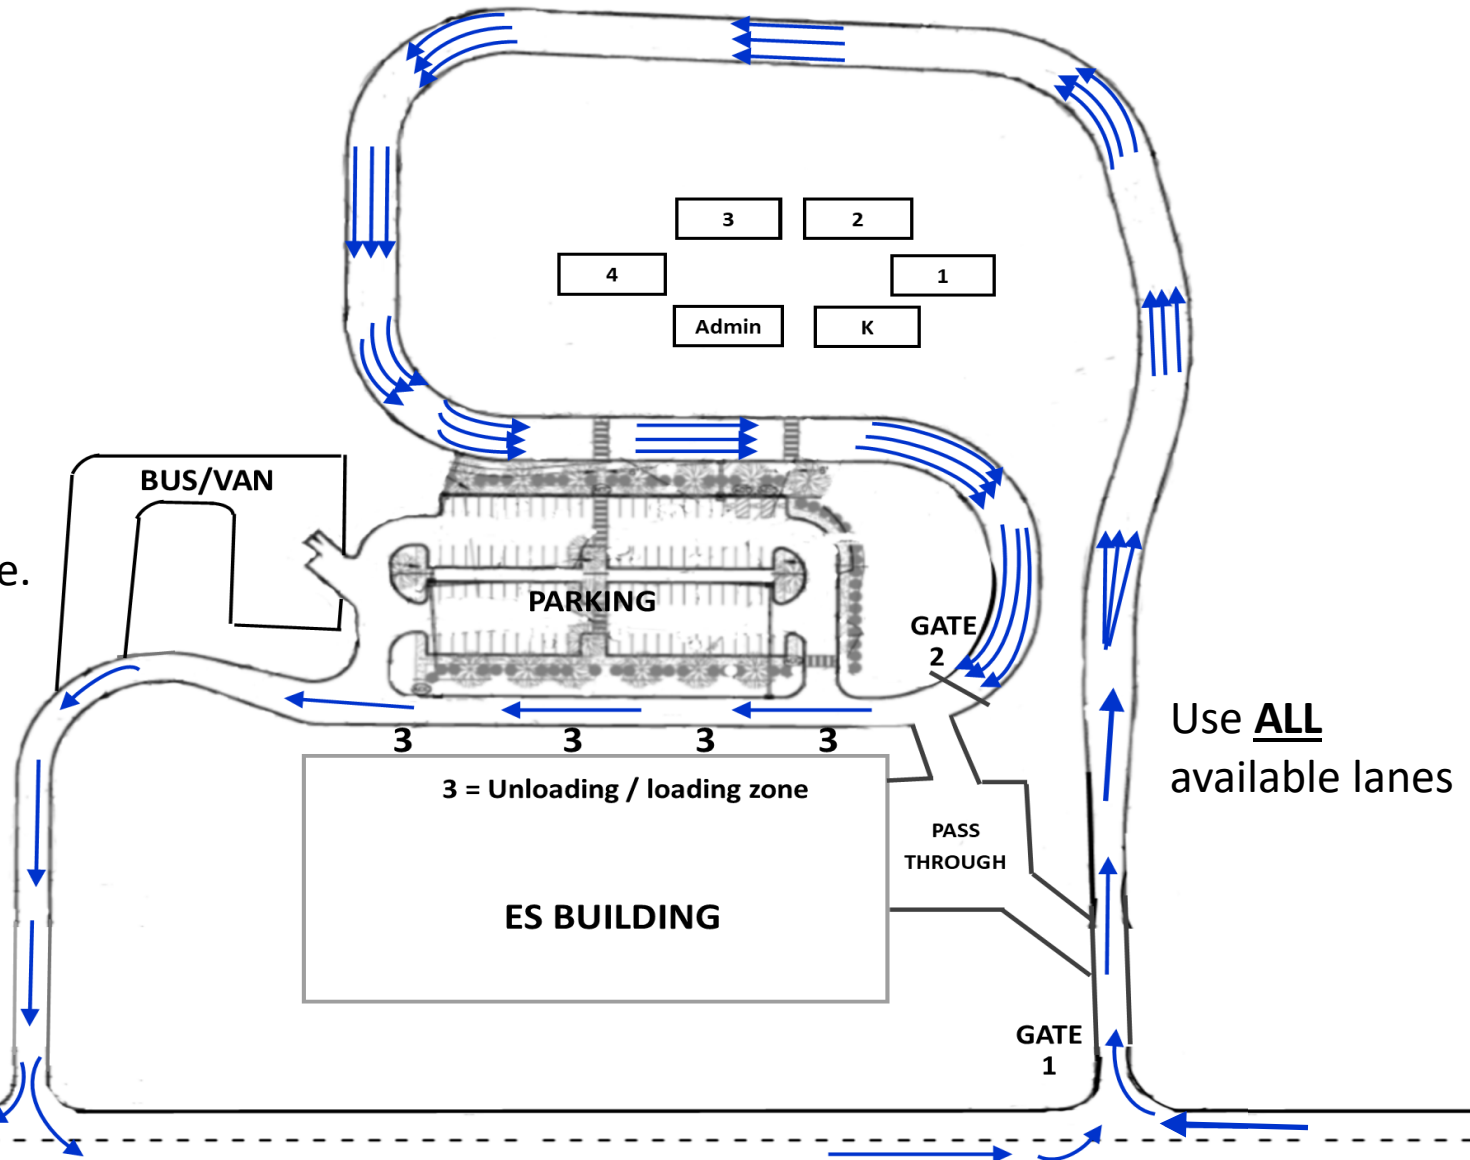

LNC ES CAMPUS CARPOOL MAP (AM Drop-off and PM Pick-up)

Traffic will merge to **one** lane at Gate 2.
Staff will supervise transition to one lane.

Hambright Road