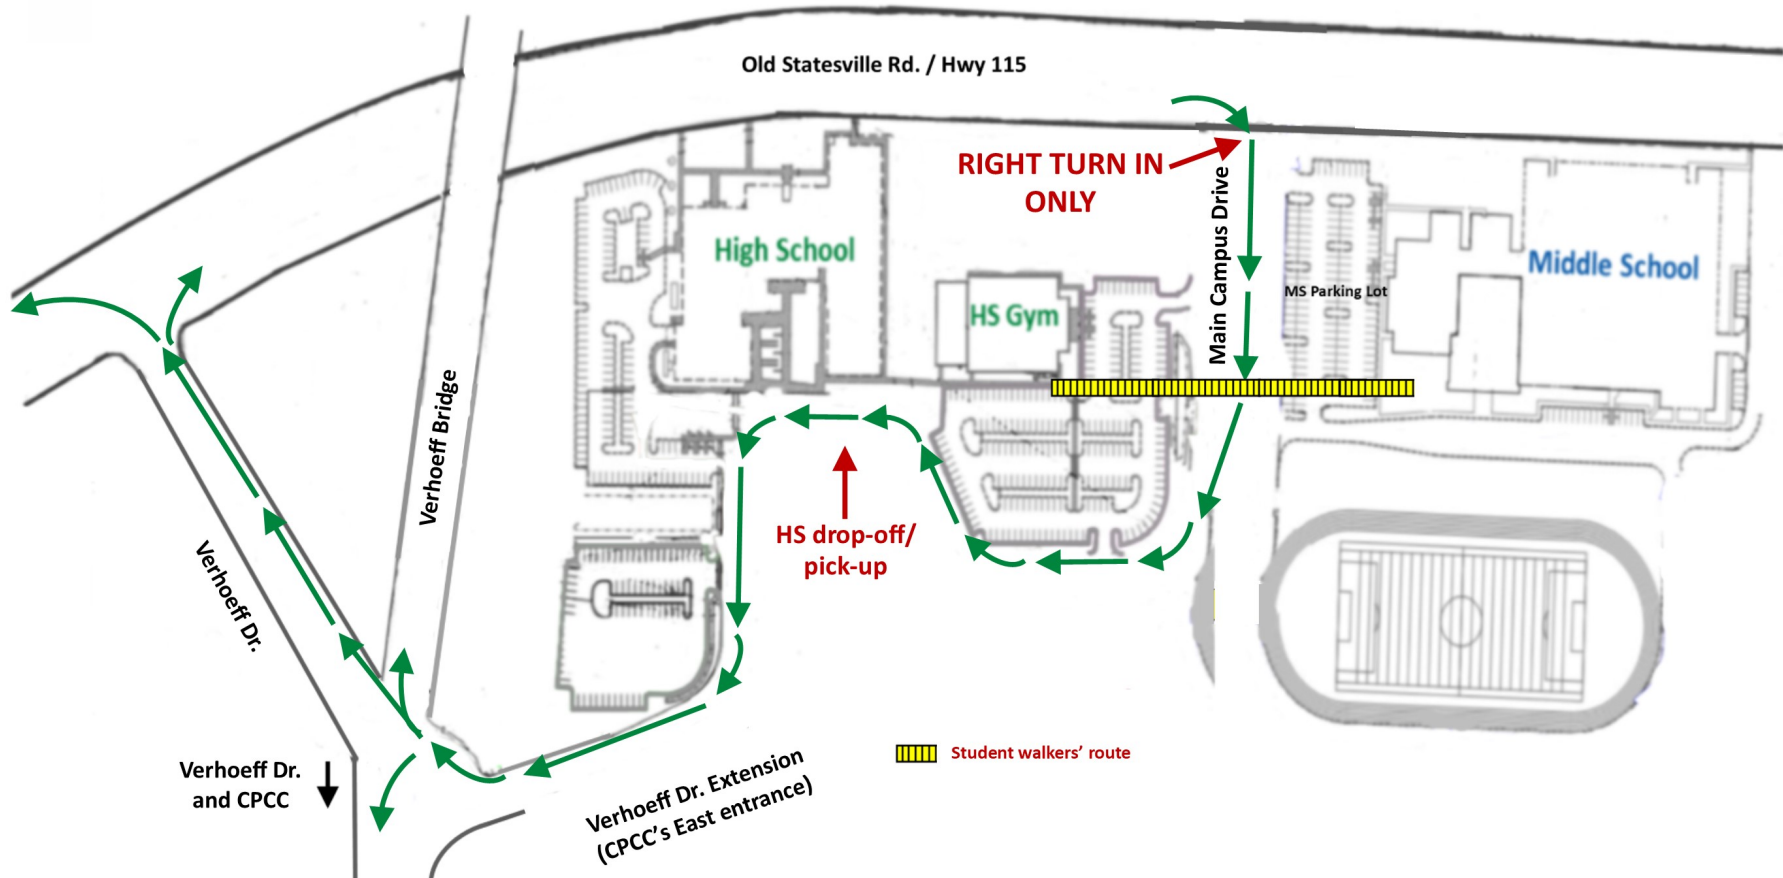

LNC HS ONLY CARPOOL MAP

(AM Drop-off and PM Pick-up)

➔ **MORNING DROP-OFF and AFTEROON PICK-UP** – Enter via Old Statesville Road, RIGHT TURN ONLY. **NO VEHICLES MAY TURN LEFT INTO CAMPUS FROM OLD STATESVILLE ROAD/HWY. 115.** Proceed carefully using either lane to the HS drop-off/pick-up point or to student parking space, being attentive to carpool staff's directions as we have students using the crosswalk. Exit using Verhoeff Drive.